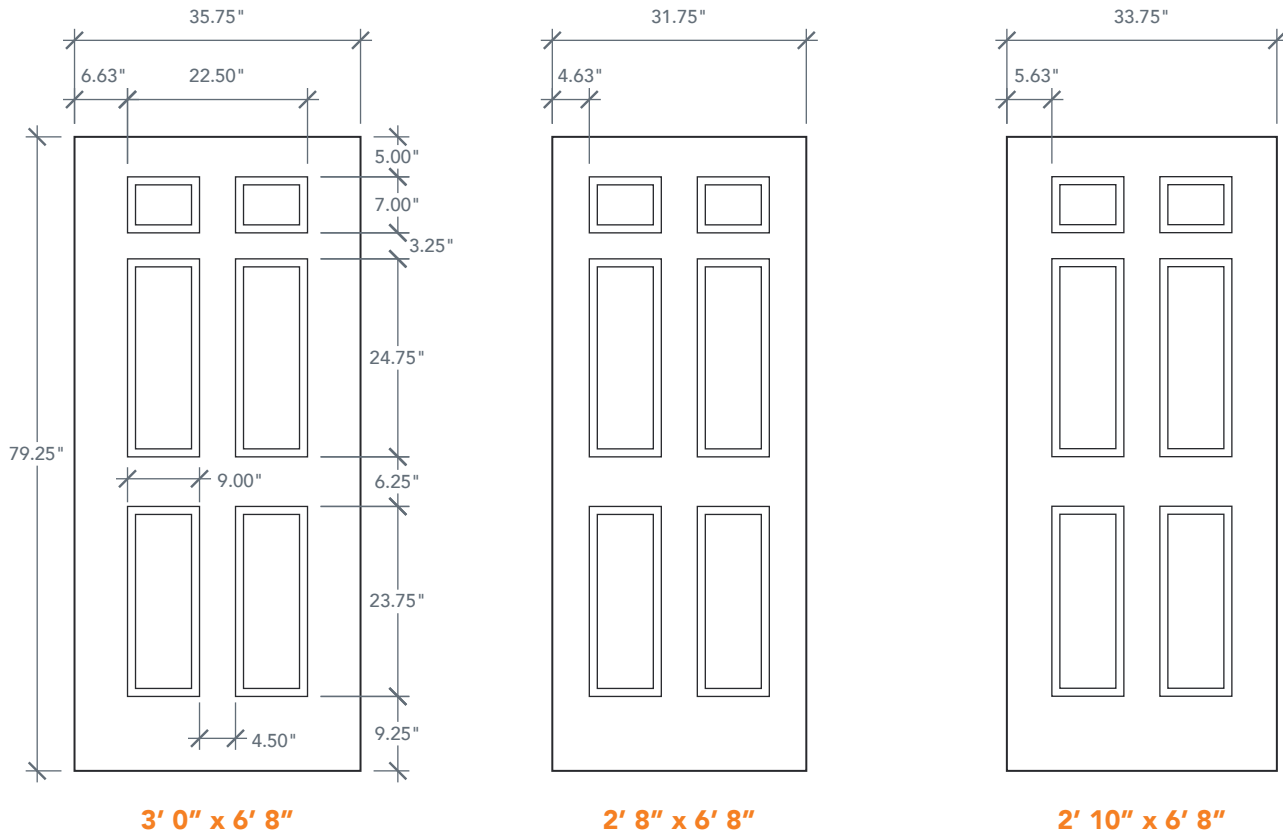

6'8" DRV61 SIX PANEL UTILITY DOOR

WHITE OAK SERIES
2024 PLASTPRO SPECBOOK PAGE: 170

AVAILABLE SIZING

ARTWORK SCALE: 1/2"=1'

NOTE: BY REQUEST, DOOR HEIGHT COMES IN VARYING DIMENSIONS TO A MINIMUM OF 79". EXCESS WILL BE TAKEN FROM BOTTOM RAIL. ALL OTHER DIMENSIONS WILL REMAIN THE SAME.

CUTOUTS & GLASS

	<p>TWIN LITE HL2</p> <p>ALL Cutout 9" x 37" Glass 8" x 36"</p> <p>A = 5.0"</p>		<p>HALF LITE HL4</p> <p>ALL Cutout 23" x 37" Glass 22" x 36"</p> <p>A = 5.0"</p>		<p>FULL LITE FL7</p> <p>ALL Cutout 23" x 65" Glass 22" x 64"</p> <p>A = 5.0"</p>
--	---	--	---	--	---

A = DISTANCE FROM TOP OF DOOR TO TOP OF OPENING

MATCHING SIDELITE

SLV61

Available Widths:
1' 0"
1' 2"

Spec Page = 174